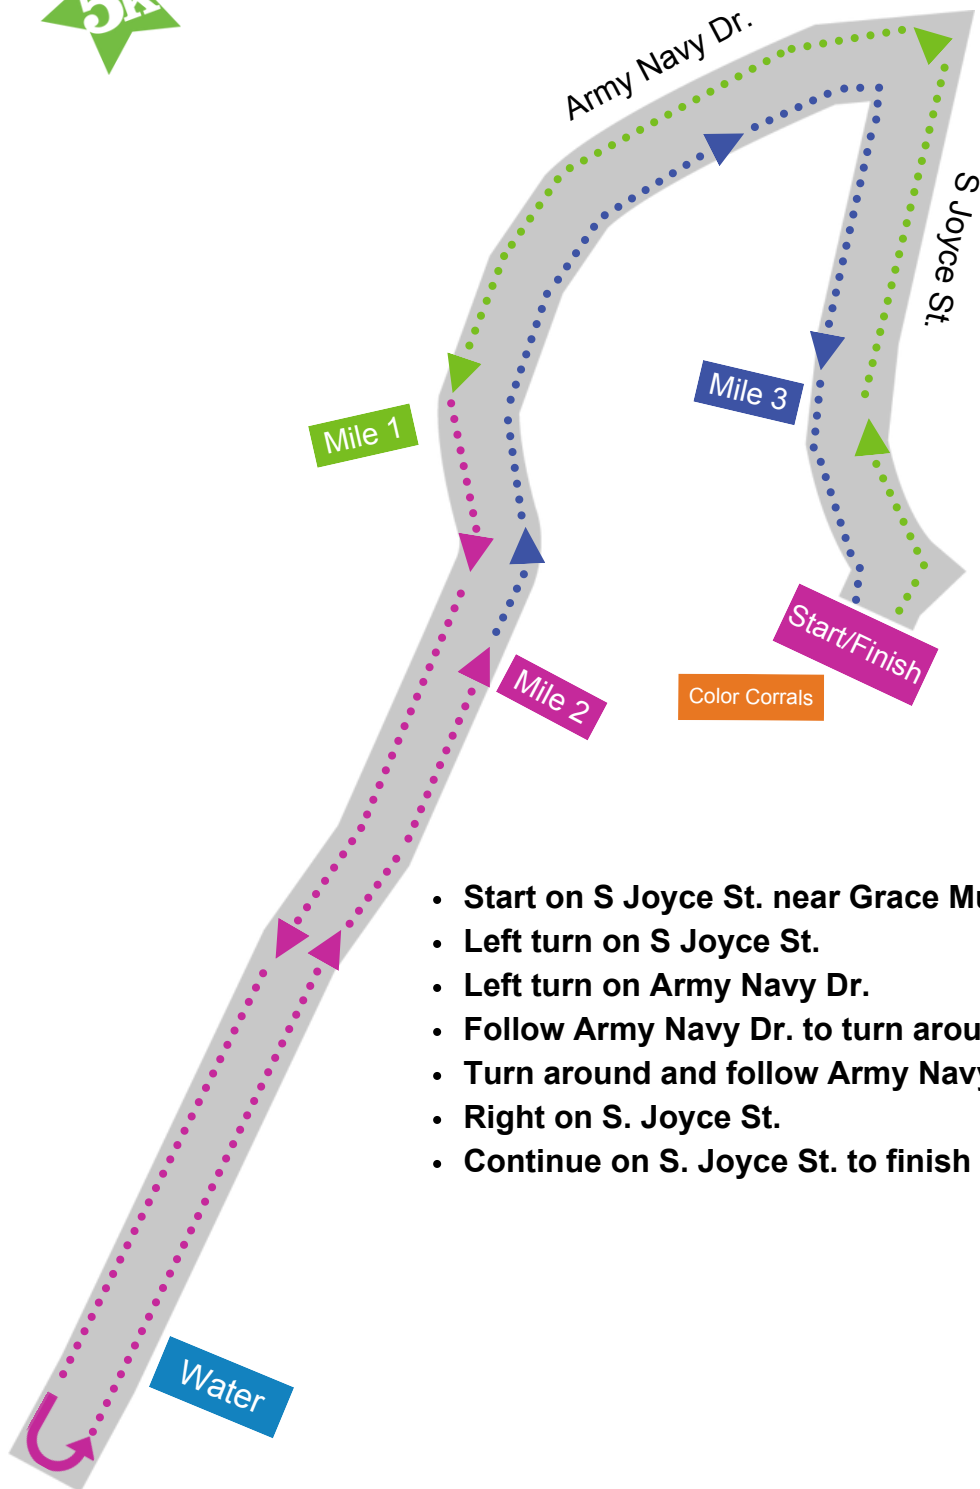

Pentagon City 5K Course Map

- Start on S Joyce St. near Grace Murray Hopper Memorial Park
- Left turn on S Joyce St.
- Left turn on Army Navy Dr.
- Follow Army Navy Dr. to turn around at 23rd St.
- Turn around and follow Army Navy Dr. to S Joyce St.
- Right on S. Joyce St.
- Continue on S. Joyce St. to finish line

**BROUGHT TO YOU BY OUR GO
THE DISTANCE SPONSORS**

ORACLE