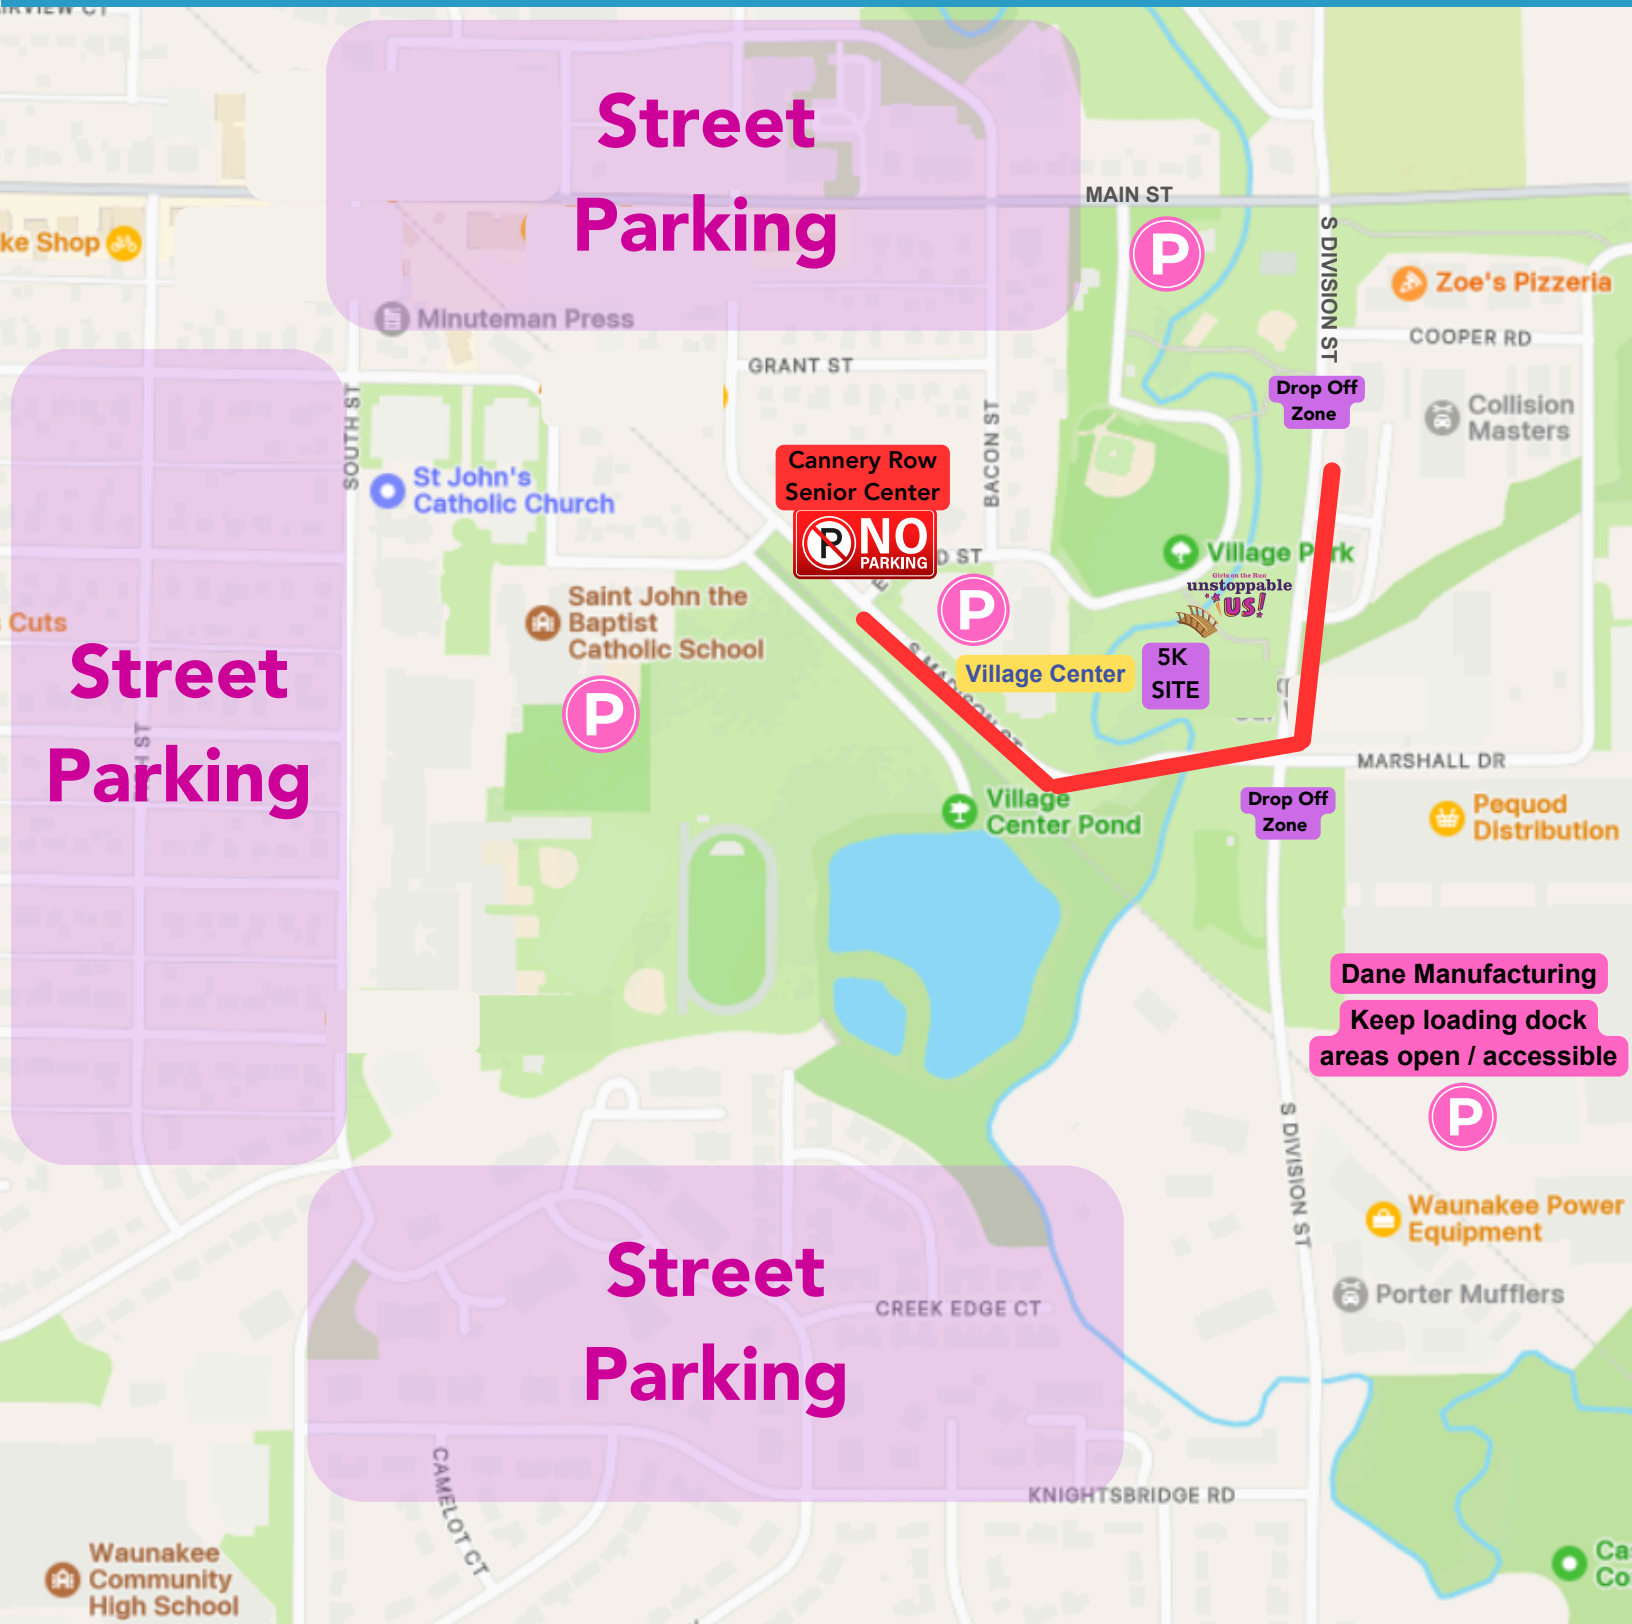

# Girls on the Run 5K Parking Map

 No Parking

 Parking Lots

 Street Parking

Waunakee Village Center: 333 S Madison St

Grounds open at 7:45am

Team Gathering Area 8:30am

Run/Walk begins at 9:00am