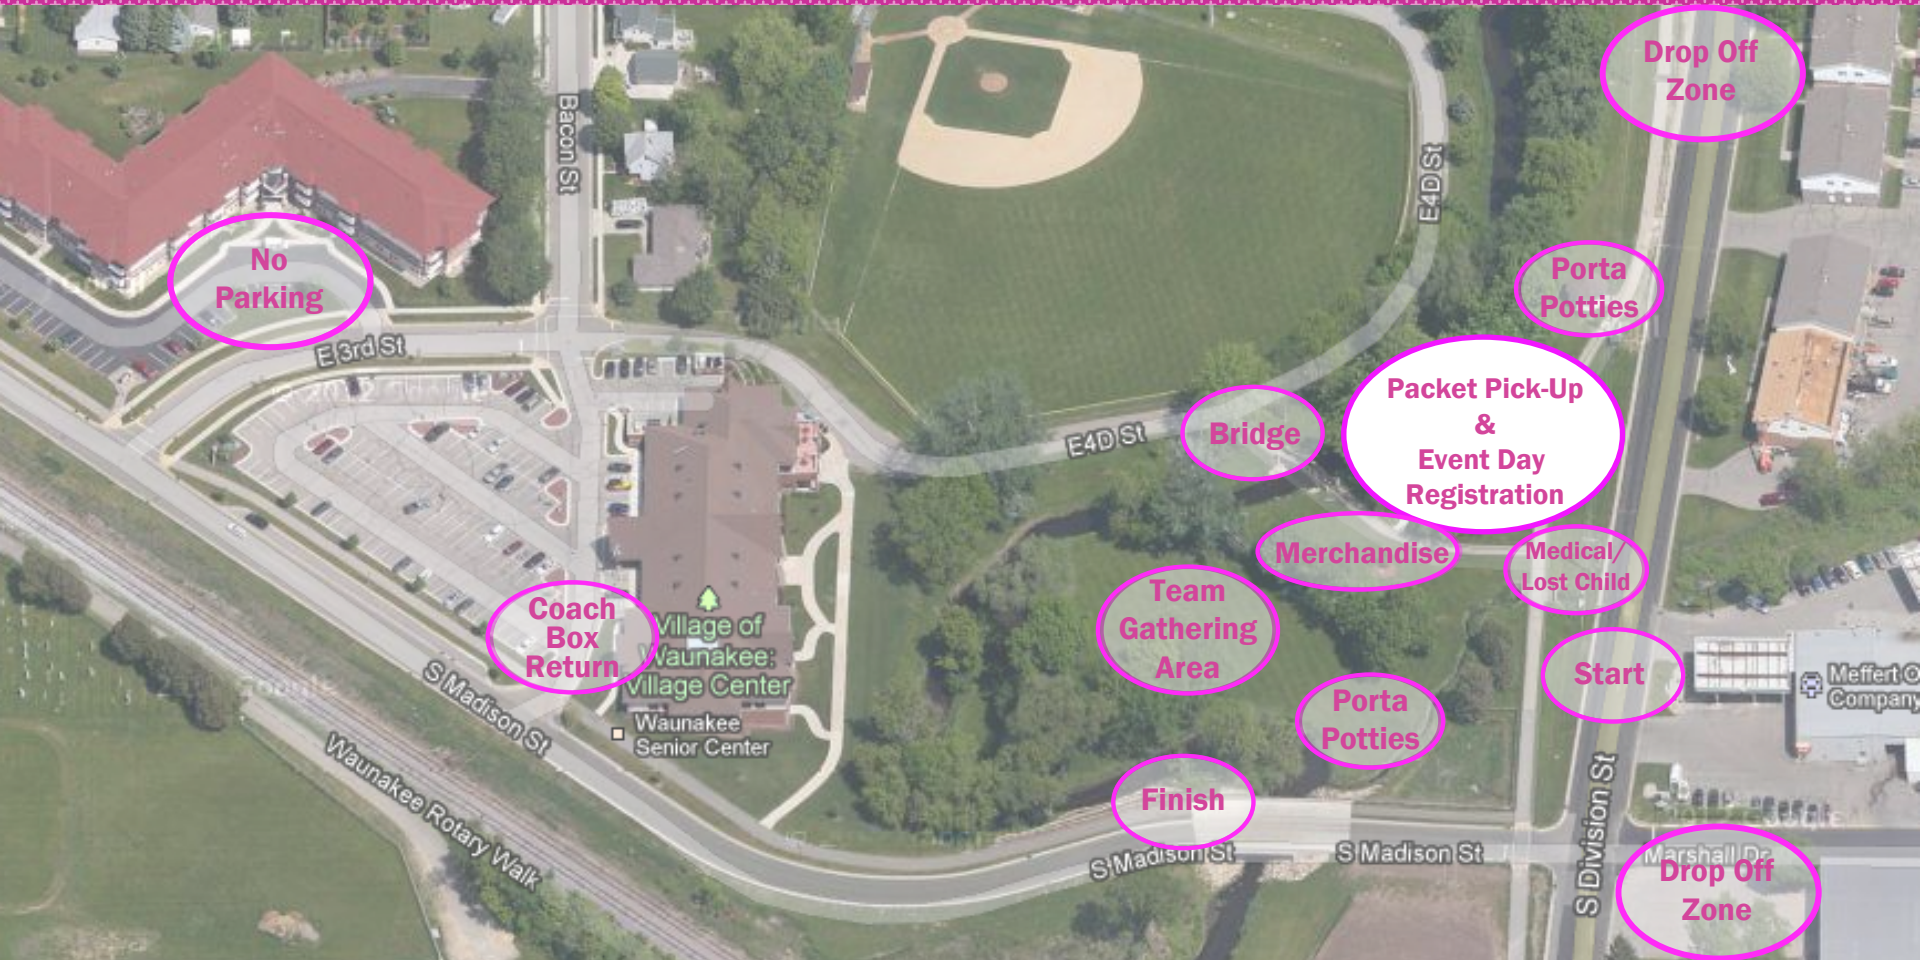

# fall GO TR 5K site map

**Grounds open at 7:45 am**  
**Runners meet at Team Gathering Area by 8:30 am**  
**Run begins at 9:00 am**

# Fall GO TR 5K Parking Map

-  **Parking Lot**
-  **On-Street Parking**
-  **No Parking**